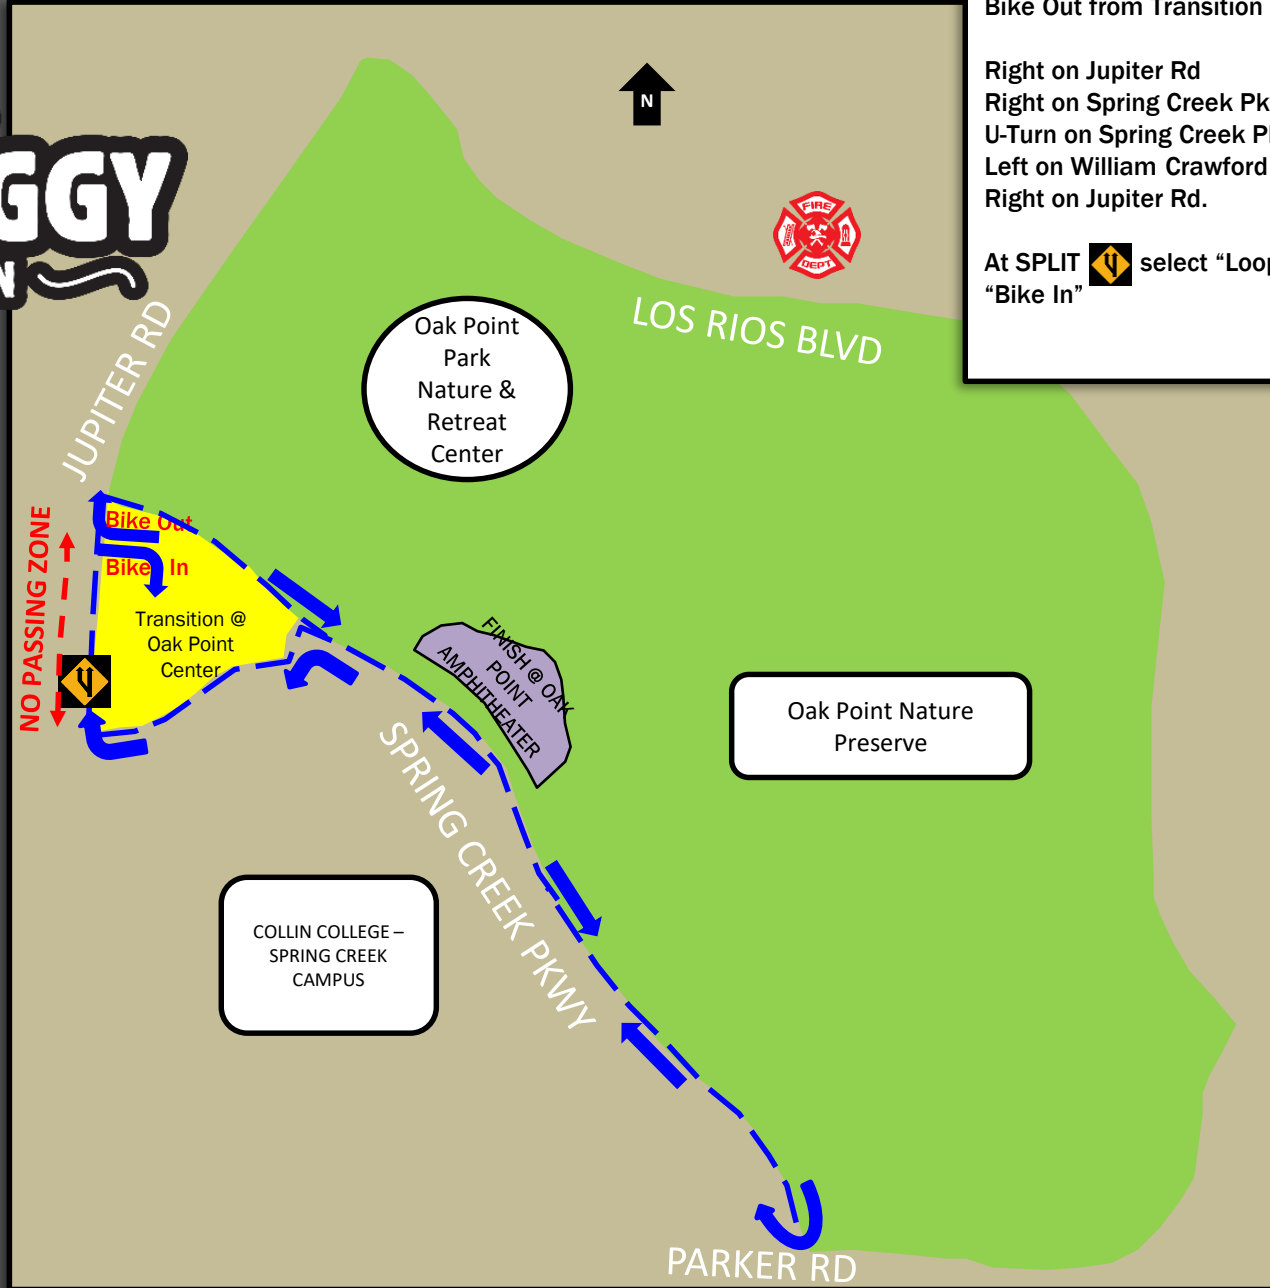

LITTLE BUGGY KIDS TRIATHLON

YOUTH BIKE

6 to 10yrs : one loop
11 to 15yrs : two loops

Bike Out from Transition

Right on Jupiter Rd
 Right on Spring Creek Pkwy
 U-Turn on Spring Creek Pkwy
 Left on William Crawford Dr
 Right on Jupiter Rd.

At SPLIT  select "Loop" or "Bike In"

Map not drawn to scale